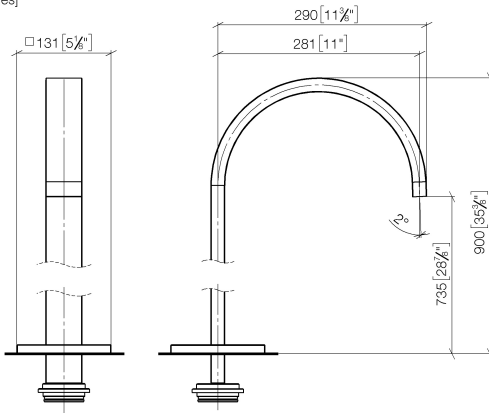

13 672 780

- 280mm projection
- cascade
- total height 830 - 900 mm
- height up to aerator 665 – 735 mm
- push-on rosette 130 x 130 mm
- max. flow 47.8 l/min at 3 bar flow pressure

	Dark Chrome	13 672 780-19
	Chrome	13 672 780-00
	Brushed Platinum	13 672 780-06
	Platinum	13 672 780-08
	Brushed Durabronze (23kt Gold)	13 672 780-28
	Brushed Champagne (22kt Gold)	13 672 780-46
	Champagne (22kt Gold)	13 672 780-47

13 672 780

mm [inches]

Flow rate chart

13 672 780

Parts for other  
finishes can be found  
here: [Chrome](#)