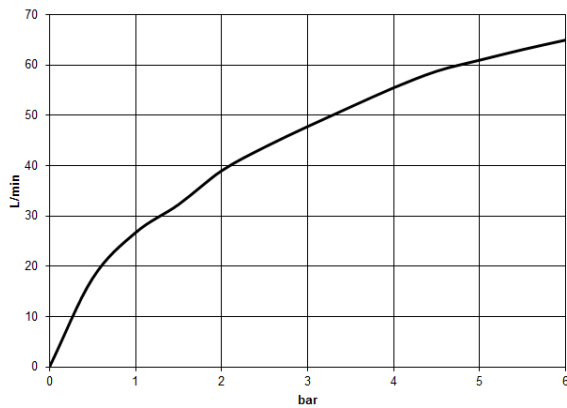

13 672 780

- 280mm projection
- cascade
- total height 830 - 900 mm
- height up to aerator 665 – 735 mm
- push-on rosette 130 x 130 mm
- max. flow 47.8 l/min at 3 bar flow pressure

	Dark Chrome	13 672 780-19
	Chrome	13 672 780-00
	Brushed Platinum	13 672 780-06
	Platinum	13 672 780-08
	Brushed Durabronze (23kt Gold)	13 672 780-28
	Brushed Champagne (22kt Gold)	13 672 780-46
	Champagne (22kt Gold)	13 672 780-47

13 672 780

mm [inches]

Flow rate chart

13 672 780

Parts for other  
finishes can be found  
here: [Chrome](#)